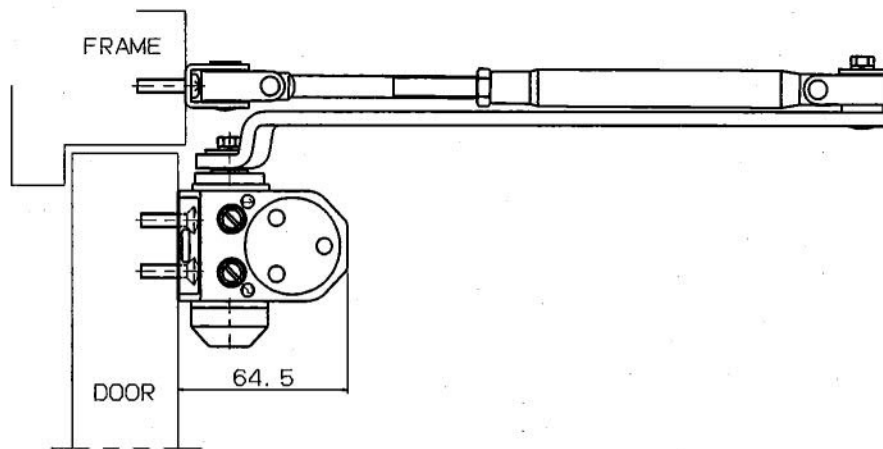

| Size | NO cover | | Maximum door weight | Maximum door width | A | B |
|------|-------------------|----------------|---------------------|--------------------|------|-------|
| | Without backcheck | With backcheck | | | | |
| 2 | 8803 | 8803BC | 45kg | 900mm | 71mm | 172mm |
| 3 | | | 65kg | 965mm | 98mm | 199mm |

● Without hold-open

RYOBI LIMITED

PRODUCTS

DOOR CLOSER

APPLICATION

Standard

MODEL No.

8803

DATE

08/30/2018

REV.

| Size | No cover | | Maximum door weight | Maximum door width |
|------|-------------------|----------------|---------------------|--------------------|
| | Without backcheck | With backcheck | | |
| 2 | 8803P | 8803PBC | 45kg | 900mm |