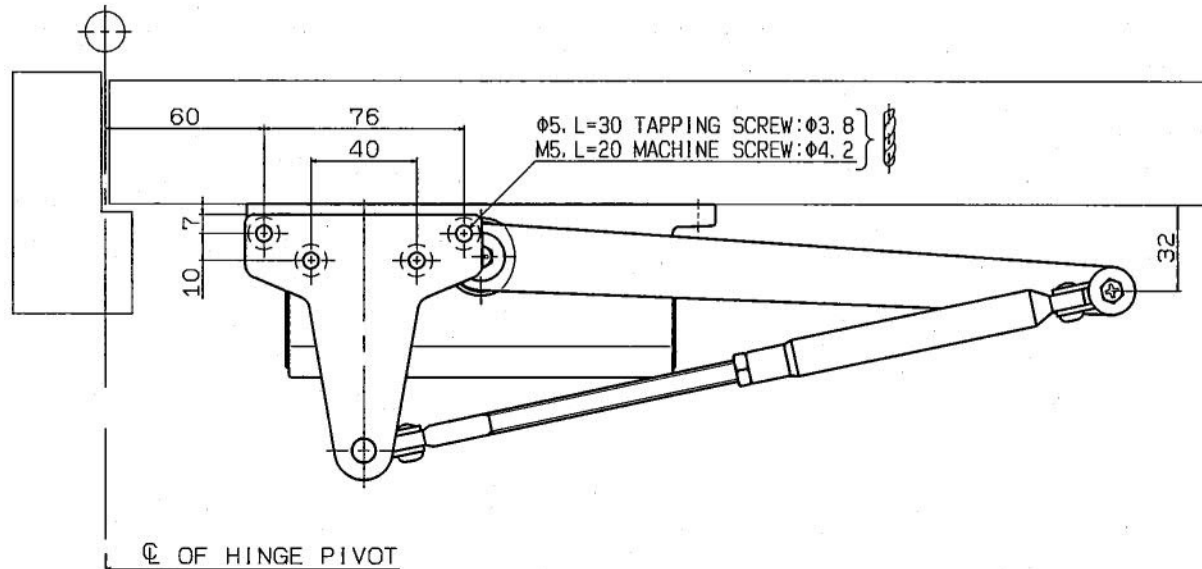

Size	No cover		Maximum door weight	Maximum door width
	Without backcheck	With backcheck		
2	8803P	8803PBC	45kg	900mm

● Without hold-open

RYOBI LIMITED	PRODUCTS	APPLICATION	MODEL No.	DATE	REV.
	DOOR CLOSER	Parallel arm	8803P	08/30/2018