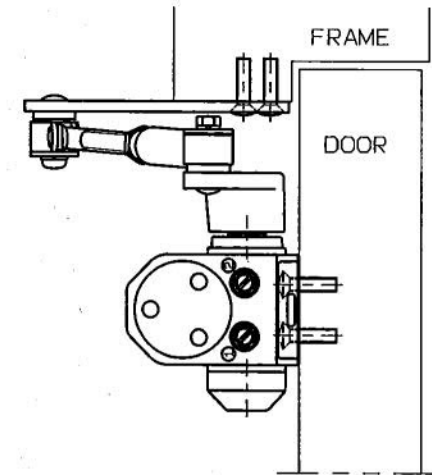

Size	No cover		Maximum door weight	Maximum door width
	Without backcheck	With backcheck		
2	8803P	8803PBC	45kg	900mm

● Without hold-open

RYOBI LIMITED	PRODUCTS	APPLICATION	MODEL No.	DATE	REV.
	DOOR CLOSER	Parallel arm	8803P	08/30/2018