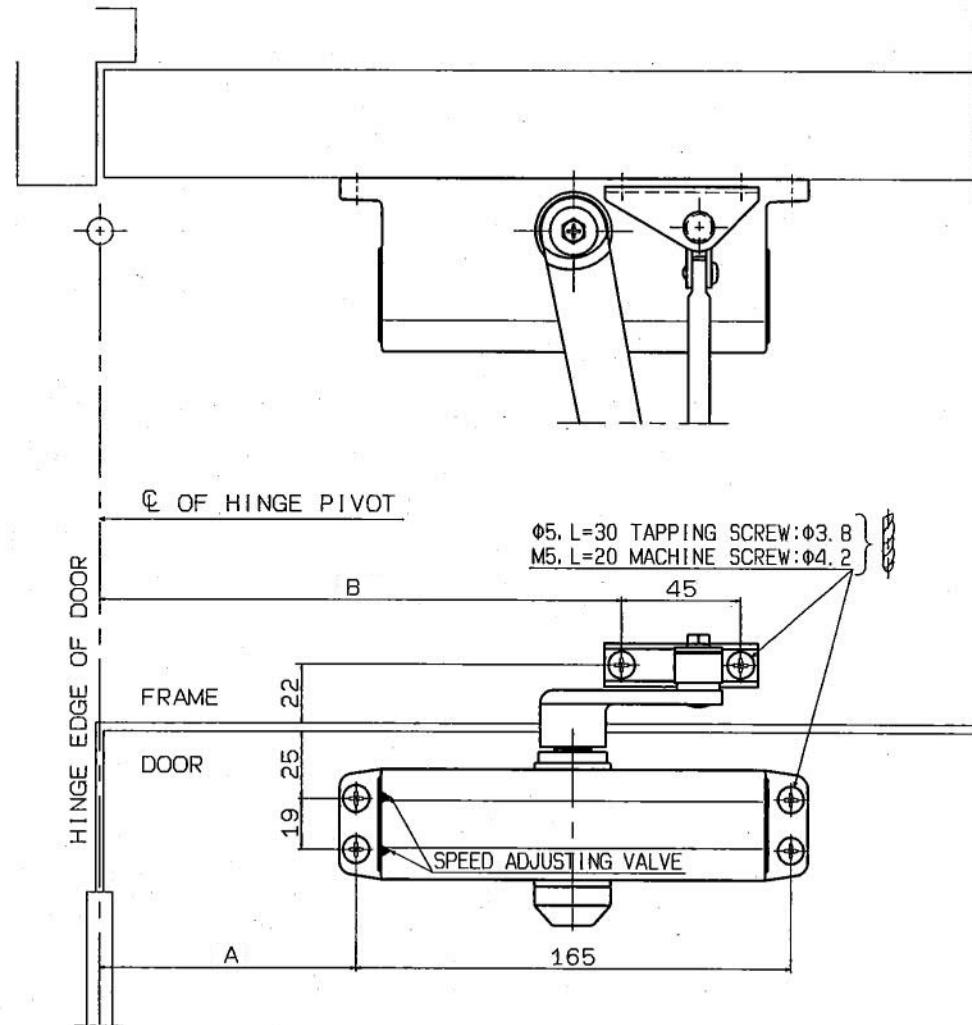

| Size | NO cover | | Maximum door weight | Maximum door width | A | B |
|------|-------------------|----------------|---------------------|--------------------|------|-------|
| | Without backcheck | With backcheck | | | | |
| 2 | 8803 | 8803BC | 45kg | 900mm | 71mm | 172mm |
| 3 | | | 65kg | 965mm | 98mm | 199mm |

● Without hold-open

RYOBI LIMITED

PRODUCTS

DOOR CLOSER

APPLICATION

Standard

MODEL No.

8803

DATE

08/30/2018

REV.

| Size | No cover | | Maximum door weight | Maximum door width |
|------|-------------------|----------------|---------------------|--------------------|
| | Without backcheck | With backcheck | | |
| 2 | 8803P | 8803PBC | 45kg | 900mm |