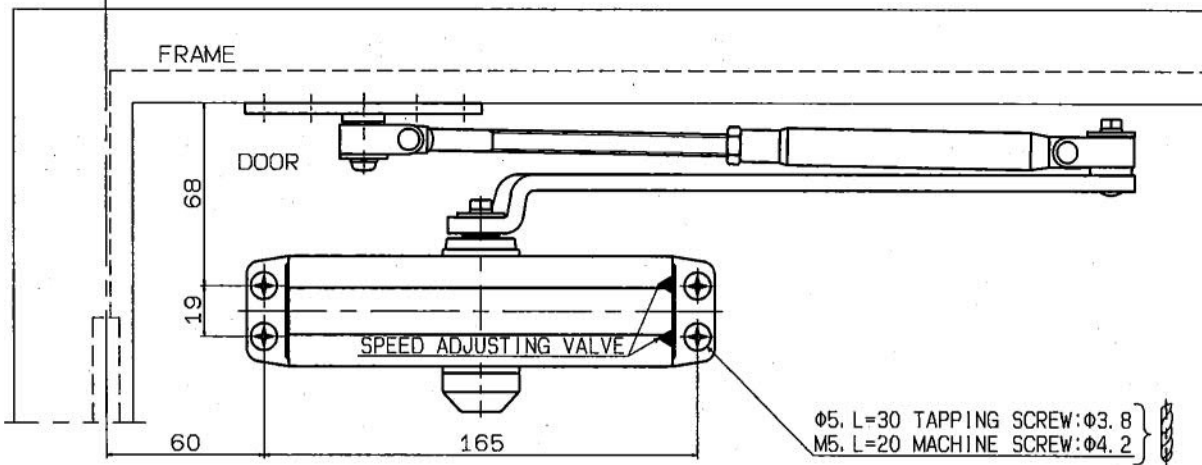

Size	No cover		Maximum door weight	Maximum door width
	Without backcheck	With backcheck		
2	8803P	8803PBC	45kg	900mm

● Without hold-open

RYOBI LIMITED	PRODUCTS	APPLICATION	MODEL No.	DATE	REV.
	DOOR CLOSER	Parallel arm	8803P	08/30/2018